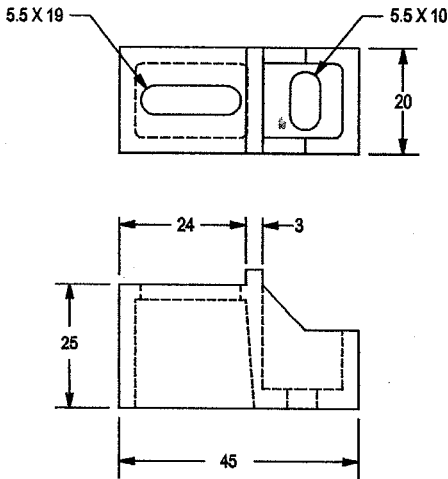

BRASS EARTH / NEUTRAL BARS

CAPACITY 165 AMPS

PART NO.	DIMENSIONS (mm)		
	A	B	C
BEB-06 (6 Way)	45	50	102
BEB-12 (12 Way)	45	50	144
BEB-18 (18 Way)	45	120	187
BEB-24 (24 Way)	45	120	230
BEB-30 (30 Way)	95	120	273
BEB-36 (36 Way)	95	120	315
BEB-42 (42 Way)	117	120	356
BEB-48 (48 Way)	138	120	398
BEB-54 (54 Way)	159	120	441
BEB-60 (60 Way)	180	120	484
BEB-72 (72 Way)	223	120	569
BEB-80 (80 Way)	266	120	625
BEB-84 (84 Way)	266	120	654
BEB-96 (96 Way)	195	120	753

ALL BARS VERTICALLY NUMBERED

DMC SUPPORT

SUPPLIED WITH FIXING SCREW

PART NO. DMC-1