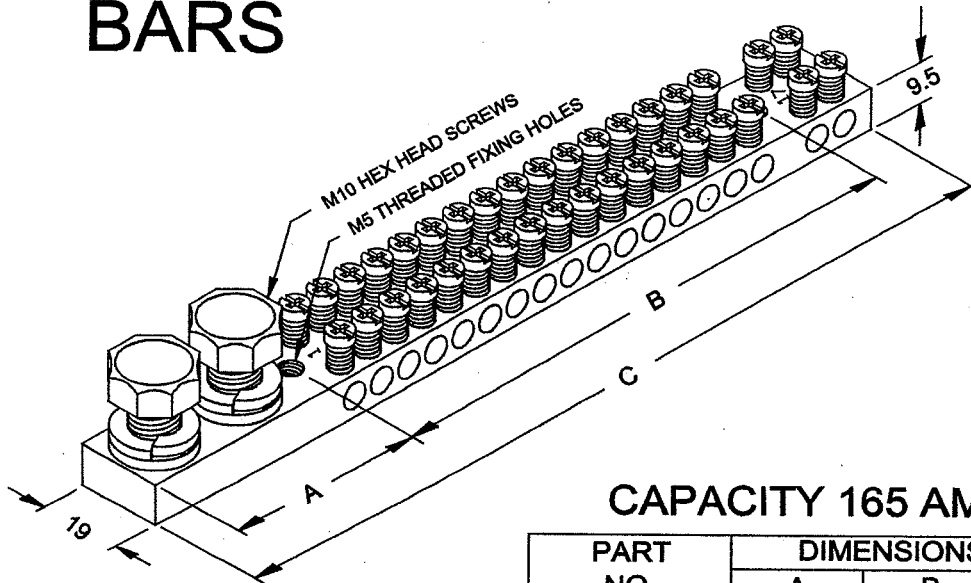

BRASS EARTH / NEUTRAL BARS

CAPACITY 165 AMPS

PART NO.	DIMENSIONS (mm)		
	A	B	C
BEB-06 (6 Way)	45	50	102
BEB-12 (12 Way)	45	50	144
BEB-18 (18 Way)	45	120	187
BEB-24 (24 Way)	45	120	230
BEB-30 (30 Way)	95	120	273
BEB-36 (36 Way)	95	120	315
BEB-42 (42 Way)	117	120	356
BEB-48 (48 Way)	138	120	398
BEB-54 (54 Way)	159	120	441
BEB-60 (60 Way)	180	120	484
BEB-72 (72 Way)	223	120	569
BEB-80 (80 Way)	266	120	625
BEB-84 (84 Way)	266	120	654
BEB-96 (96 Way)	195	120	753

ALL BARS VERTICALLY NUMBERED

DMC SUPPORT

SUPPLIED WITH FIXING SCREW

PART NO. DMC-1